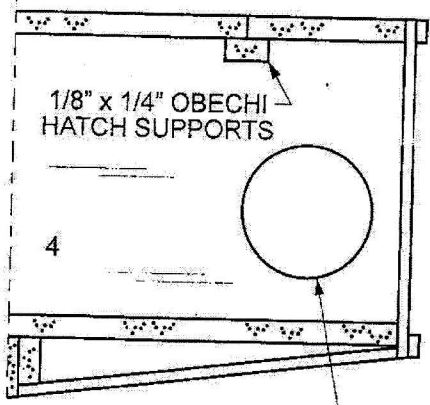

5" STERN TUBE
4mm THREAD

SHEETING TO SIDE & BOTTOM
1/16" Balsa, GRAIN VERTICAL